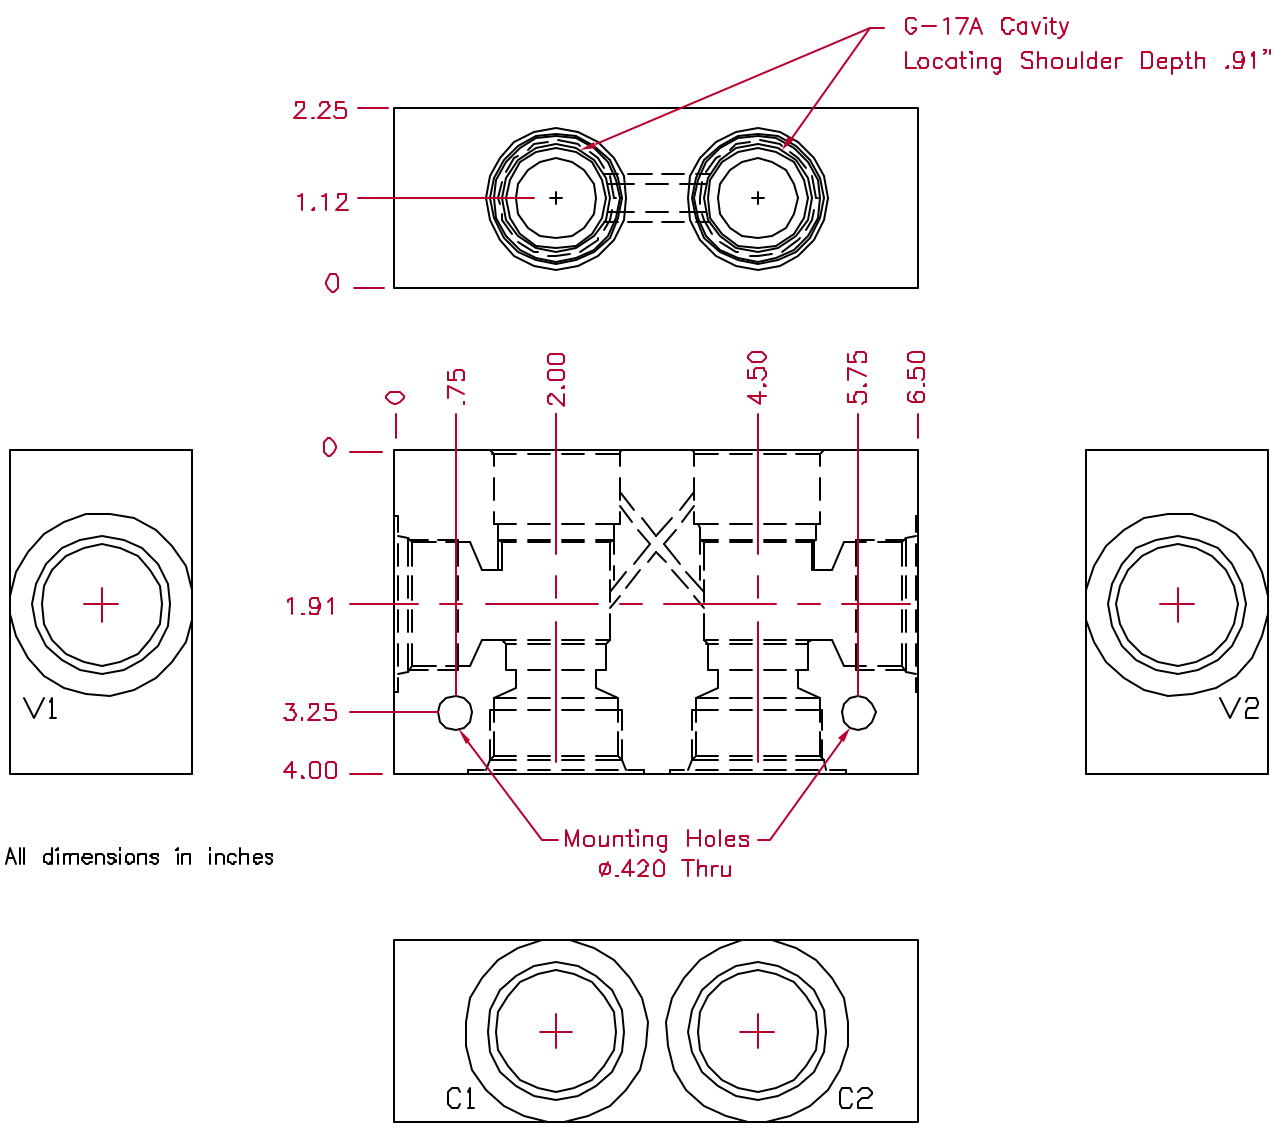

## G-17A CAVITY CROSS-PILOTED BODIES

All dimensions in inches

### ORDERING INFORMATION

**G17A-CP - 6P A**

Body Series ———— Block Material  
A - Aluminum

#### Port Size

- 6P - Ports C1, C2, V1, V2 = 3/4 NPTF
- BP - Ports C1, C2, V1, V2 = 1 NPTF
- T12 - Ports C1, C2, V1, V2 = 3/4 SAE(#12)
- T16 - Ports C1, C2, V1, V2 = 1 SAE(#16)
- T20 - Ports C1, C2, V1, V2 = 1 1/4 SAE(#20)