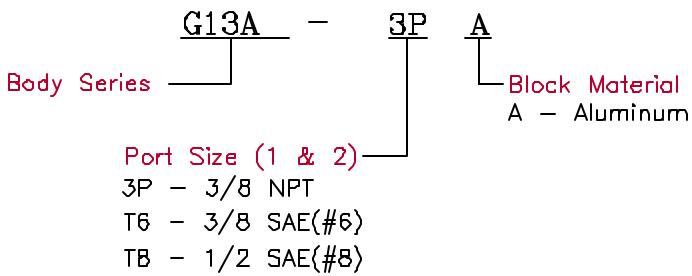

G-13A CAVITY VALVE BODIES

All dimensions in inches

G-13A Cavity
Locating Shoulder Depth .031"

ORDERING INFORMATION

Typical cartridges used with this body

- GCV13 - *****
- GCVA13 - *****
- GAFC13 - *****