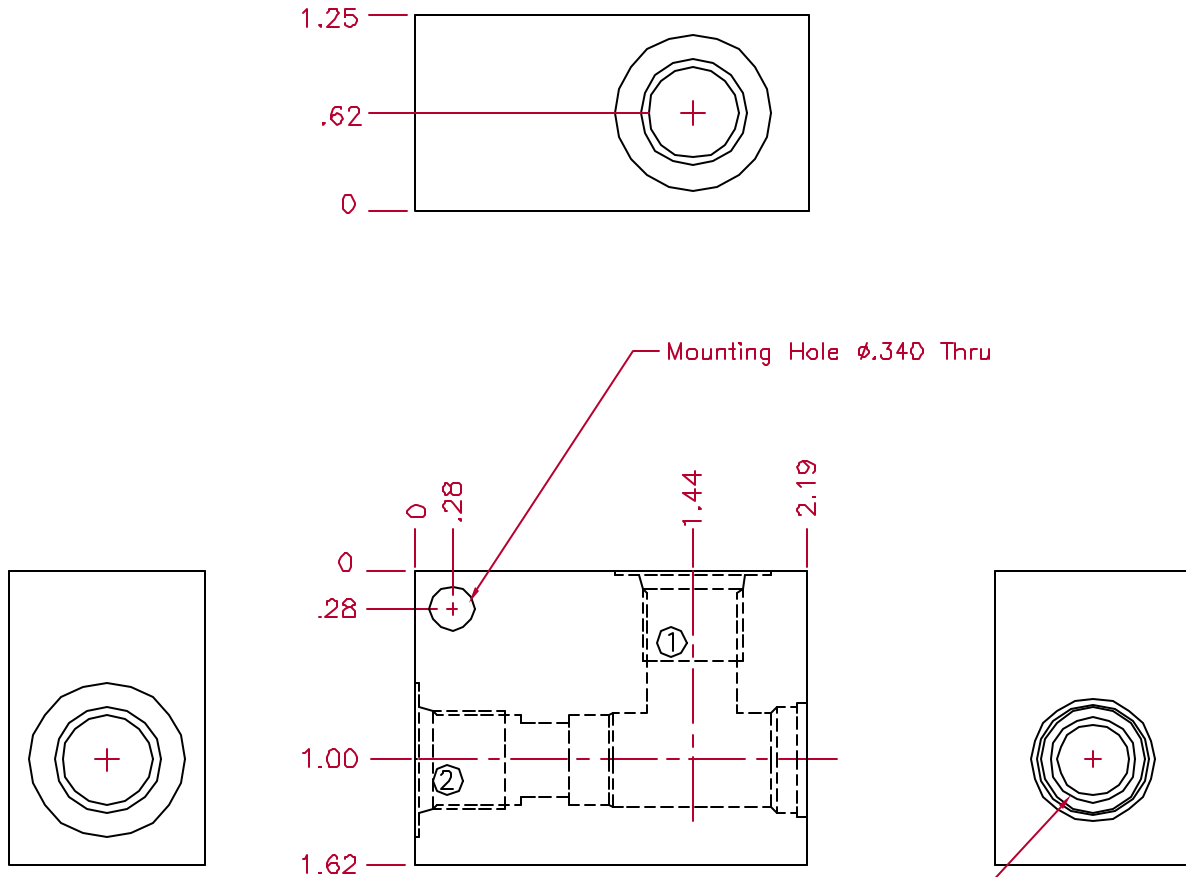

G-13A CAVITY VALVE BODIES

All dimensions in inches

G-13A Cavity
Locating Shoulder Depth .031"

ORDERING INFORMATION

Typical cartridges used with this body

- GCV13 - *****
- GCVA13 - *****
- GAFC13 - *****